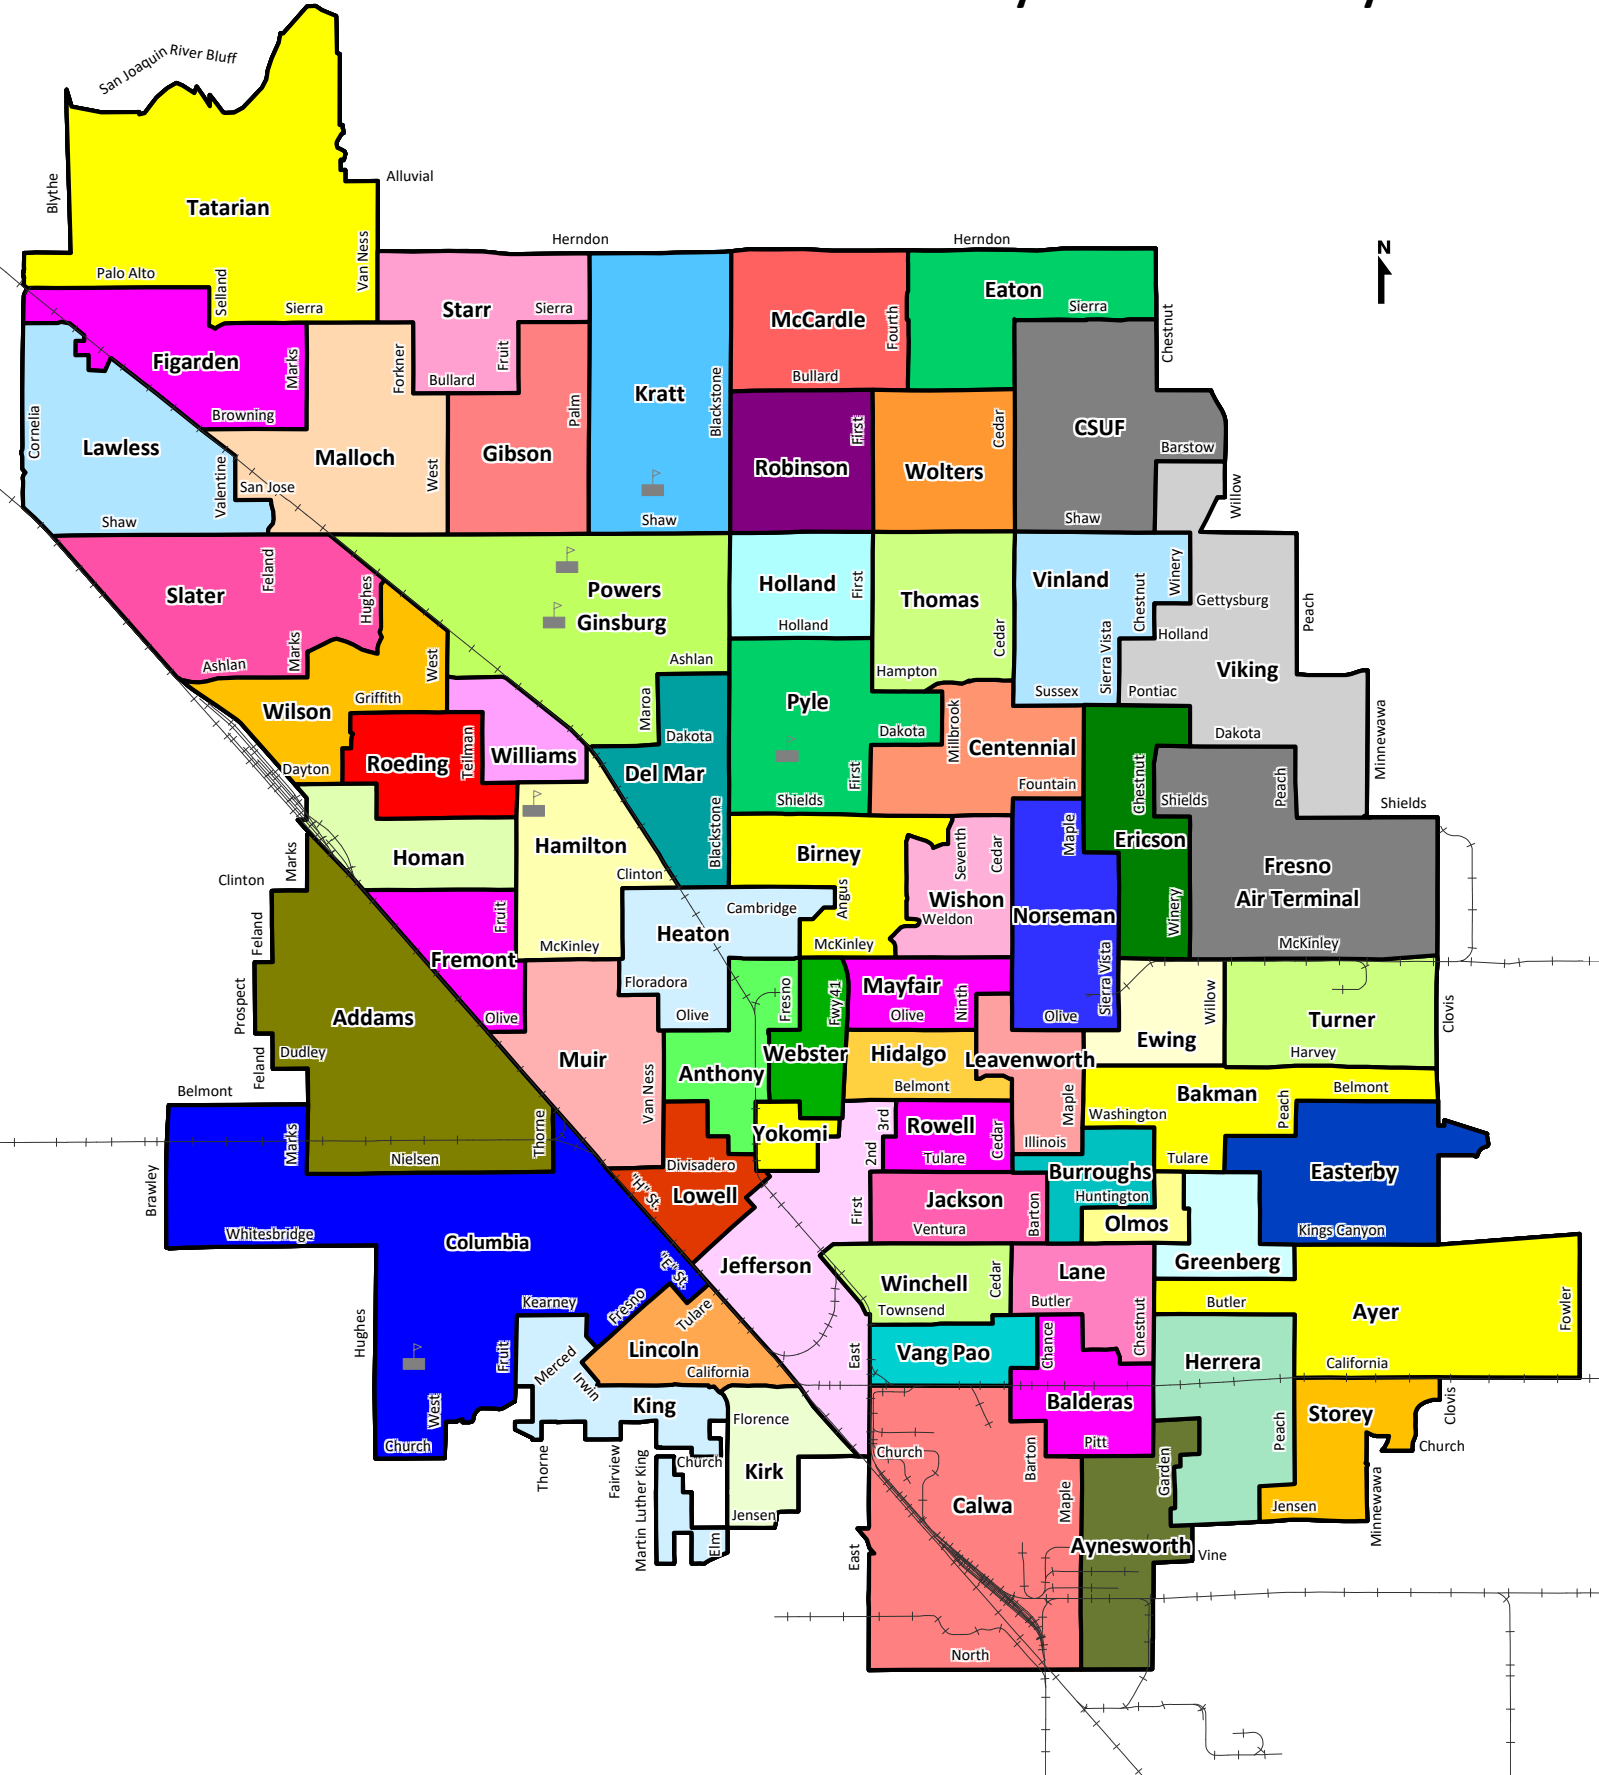

Fresno Unified School District 2023-2024 Elementary School Boundary

■ Baird 5-8 |
 ■ Bullard TALENT K-8 |
 ■ Manchester GATE 2-6 |
 ■ Phoenix Academy 1-6 |
 ■ Sunset K-6 |
 ■ Wawona Elem. DI

Department of Facilities Management and Planning - February 2023